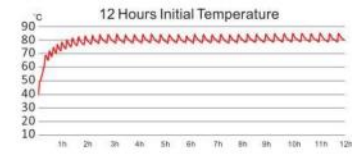

XPQ3595
215x210mm

XPQ3596 Dish Caddy
Dish Size: 4.5"-13"
Capacity: 405pcs

XPQ3597 Dish Caddy
575x575x1790mm

XPQ3598 Dish Caddy
730x730x1910mm

XPQ3647 Electric Warm Ultra Pan Carrier
477x680xH620mm

XPQ3603 Ultra Pan Carrier
530x710x1470mm