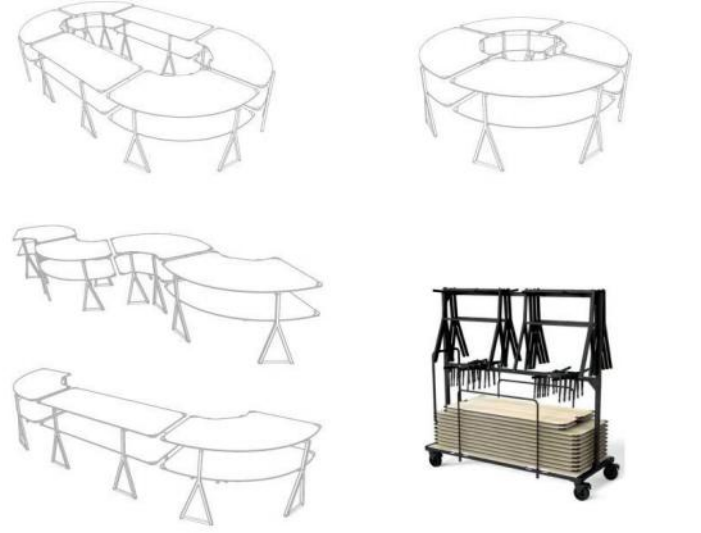

FOLDABLE SYSTEM

XPQ317 Flat Station
1800x800xH850mm